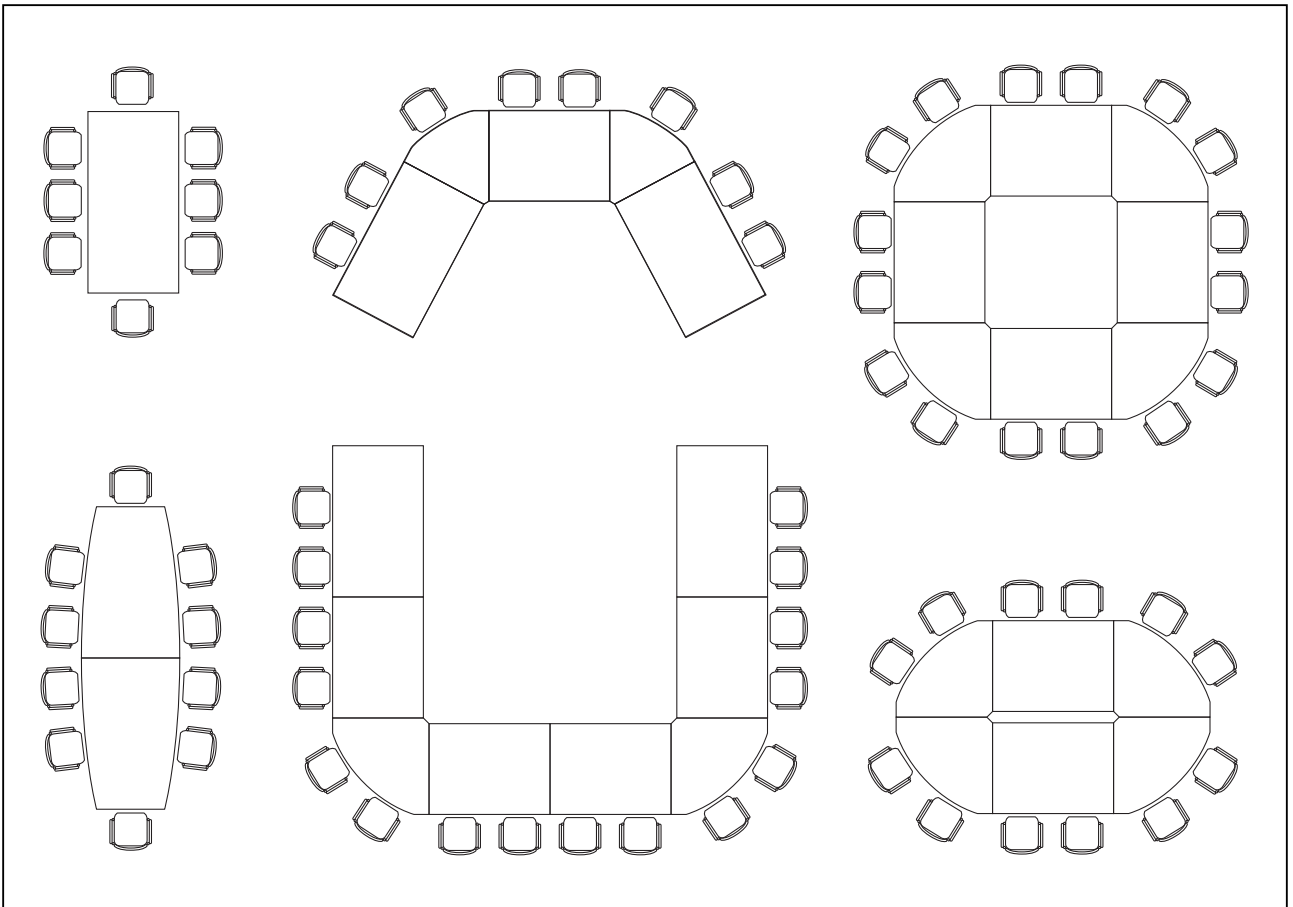

Configuration examples

(Depth 1,050 mm, on a scale of 1:100)